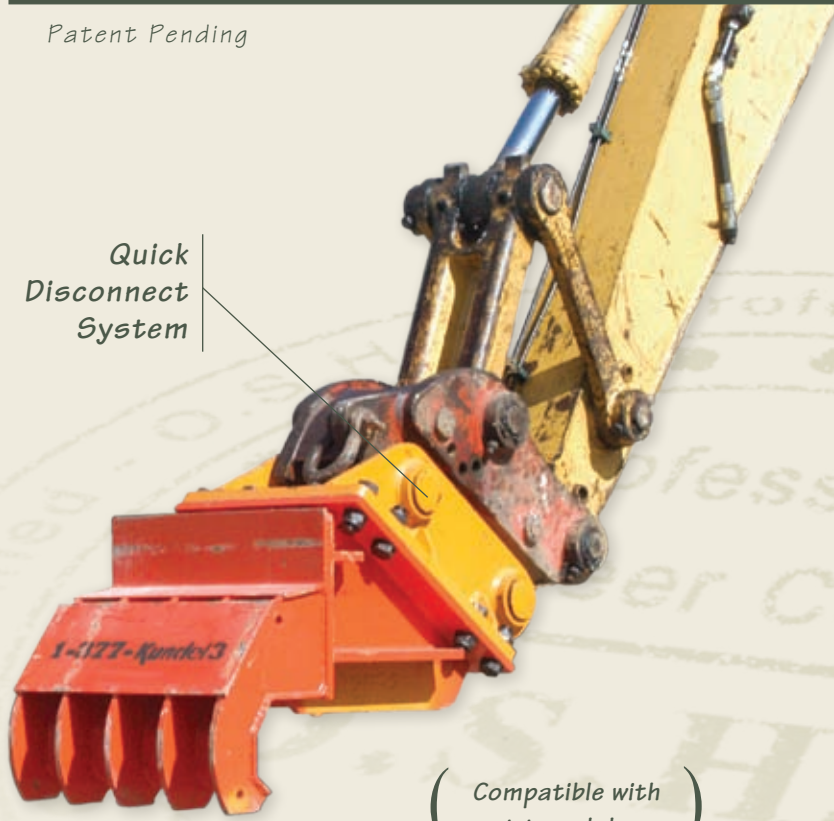

TITAN GRABBER

Manufactured by

Kundel®

est. 1987

Patent Pending

Quick
Disconnect
System

(Compatible with
most trench boxes.)

WORK SAFER

With the Titan Grabber: moving, setting and positioning of a trench box has never been easier or safer. The quick disconnect system will keep your job moving. If production time is a concern on your job, the Titan Grabber is the solution. No more chains, no more risking injury to 2 to 3 workers or fighting to position the trench box. Excavate the trench to grade, connect the Titan Grabber to your excavator and get back to work.

Innovative Design & Engineering

Safe Way To Lift

No Middle Man Required

Designed With The Operator In Mind

Trench Box And Excavator Become One

Secure Hook-ups

www.kundel.com

KUNDEL IND., INC. 1.877.586.3353

TITAN GRABBER - Quickly and Easily INSERT ~ ROLL ~ LIFT and SET

Grab the trench box by simply inserting and rotating the Grabber in-between the back two spreaders, then lift the Box and insert it into the trench. Safely stack boxes for deeper trenches! No helpers are needed.